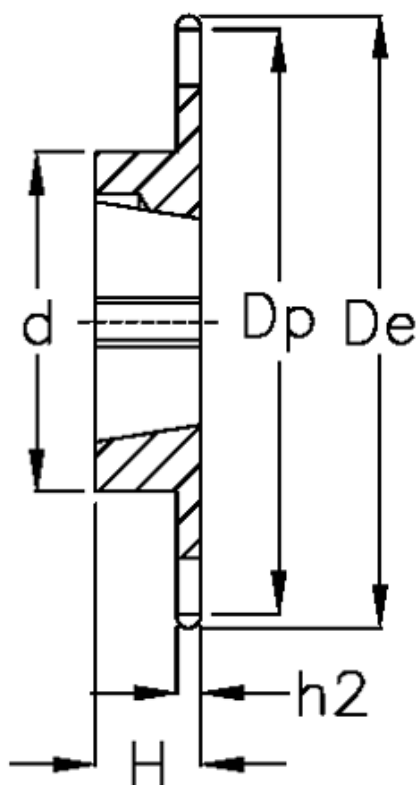

Article number: 616031007028

Description: Taperbored sprocket 12 B-1 Z=28 simplex
for bushing 2517

Measures

C = 2
d = 108
De = 178
Dp = 170.13

For bush = 2517
For chain size = 3/4" x 7/16"
For chain type = 12 B-1
H = 45

h1 = 11.1
Material = Stål
Number of teeth = 28